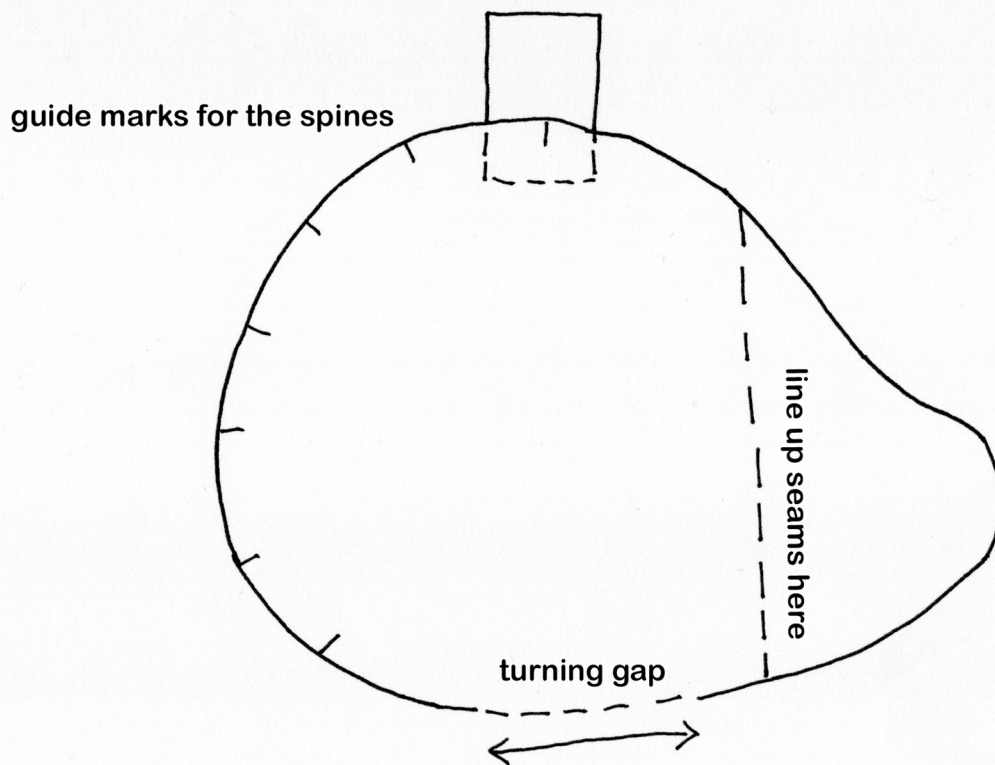

example of spine attachment

SCALE: hedgehog body should be 10.5cm from back to nose tip